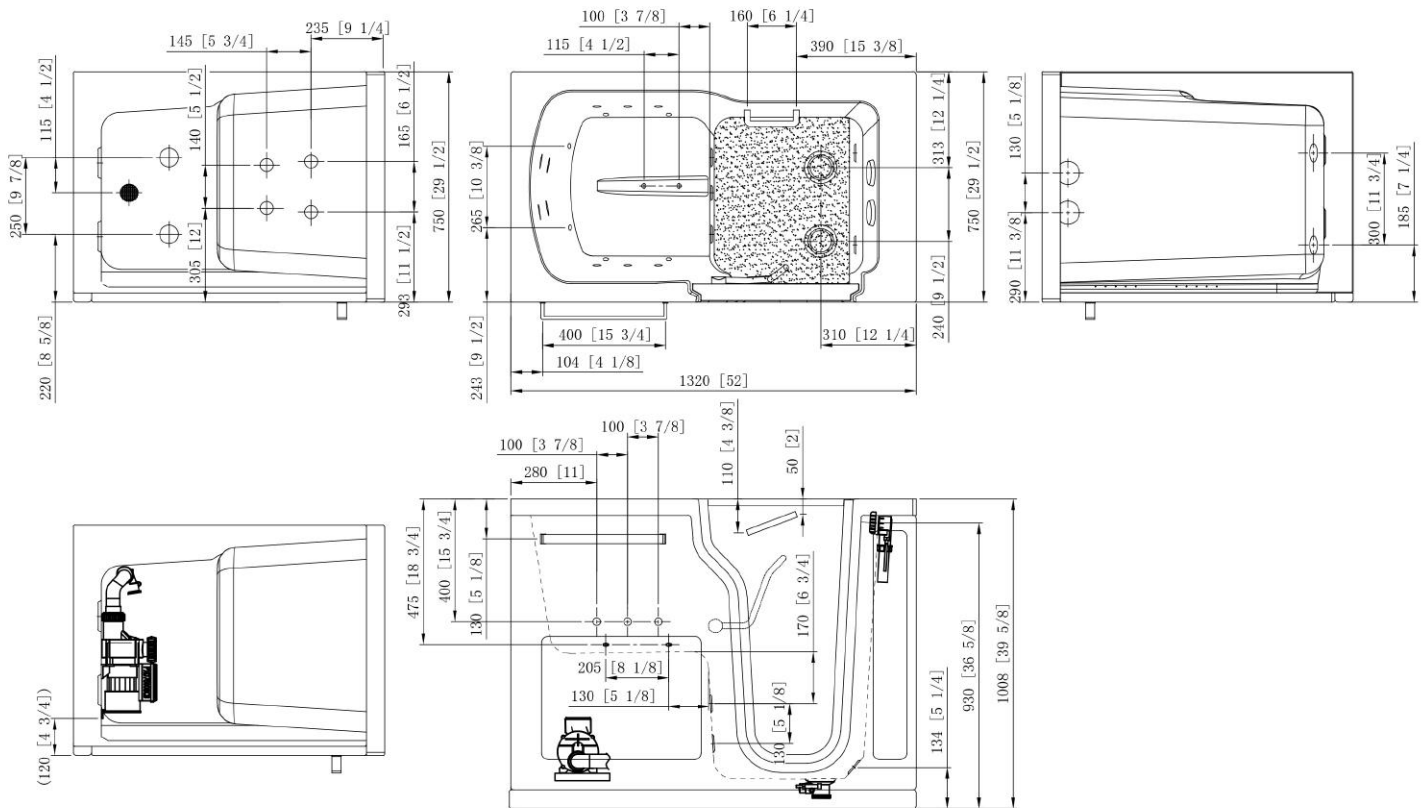

TubToday 3052IS ALUMINUM Walk In Bathtub

Acrylic Inward Swing Door
Walk In Bathtub
Specifications