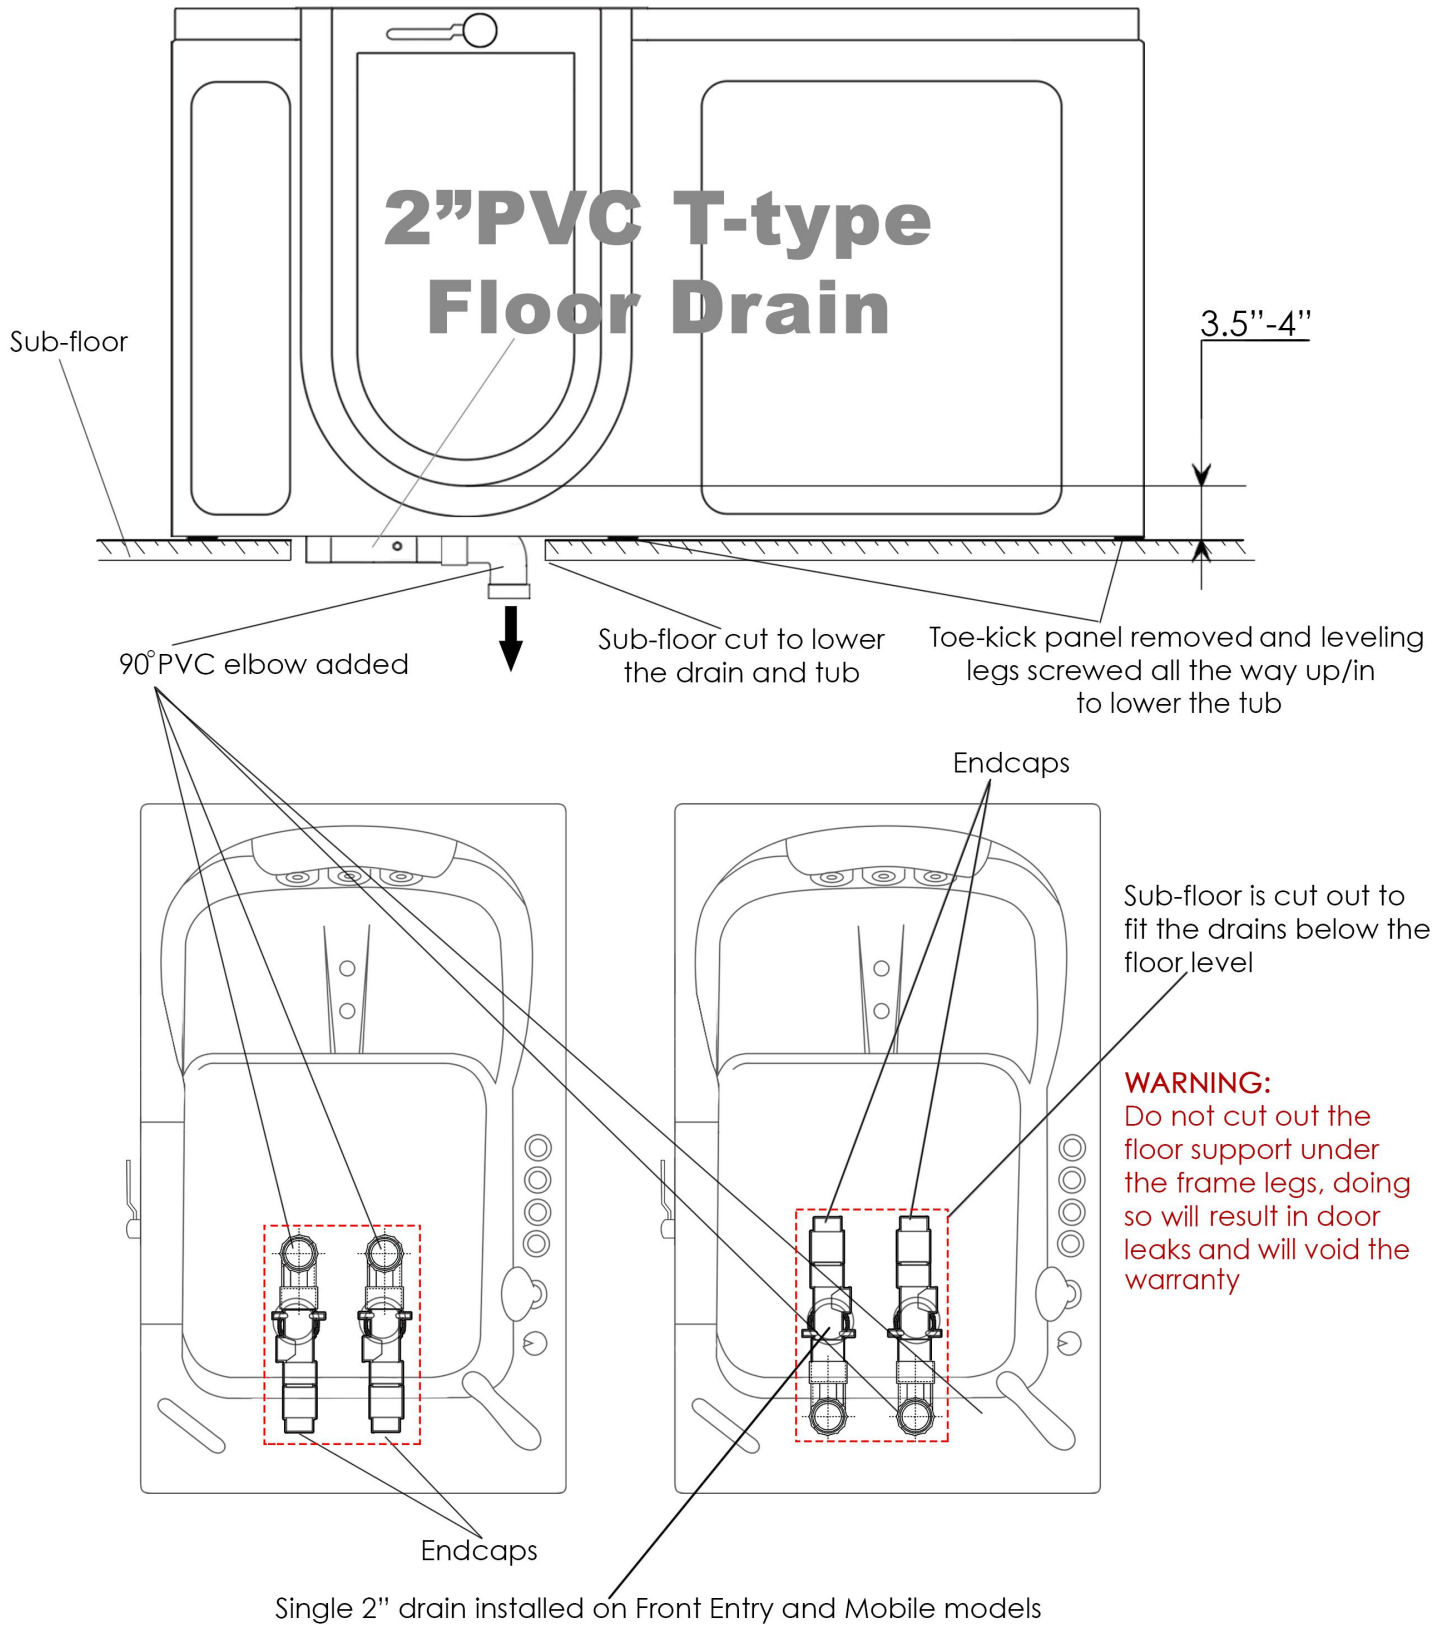

# TubToday 3052IS ALUMINUM Walk In Bathtub

Acrylic Inward Swing Door  
Walk In Bathtub  
Specifications

TubToday 2" T-type Dual Port Floor Drain comes equipped with dual (2) drains

## Above the floor drain installation options

The drain positioning should be determined by a licensed plumber. The pictures above only show a few of the many possible options for drainage setup. For faster drainage all 4 ports may be connected to house drain.

## Below the floor drain installation options

The pictures above only show a few of the many possible options for drainage setup. For faster drainage all 4 ports may be connected to house drain. Discuss options with your contractor.