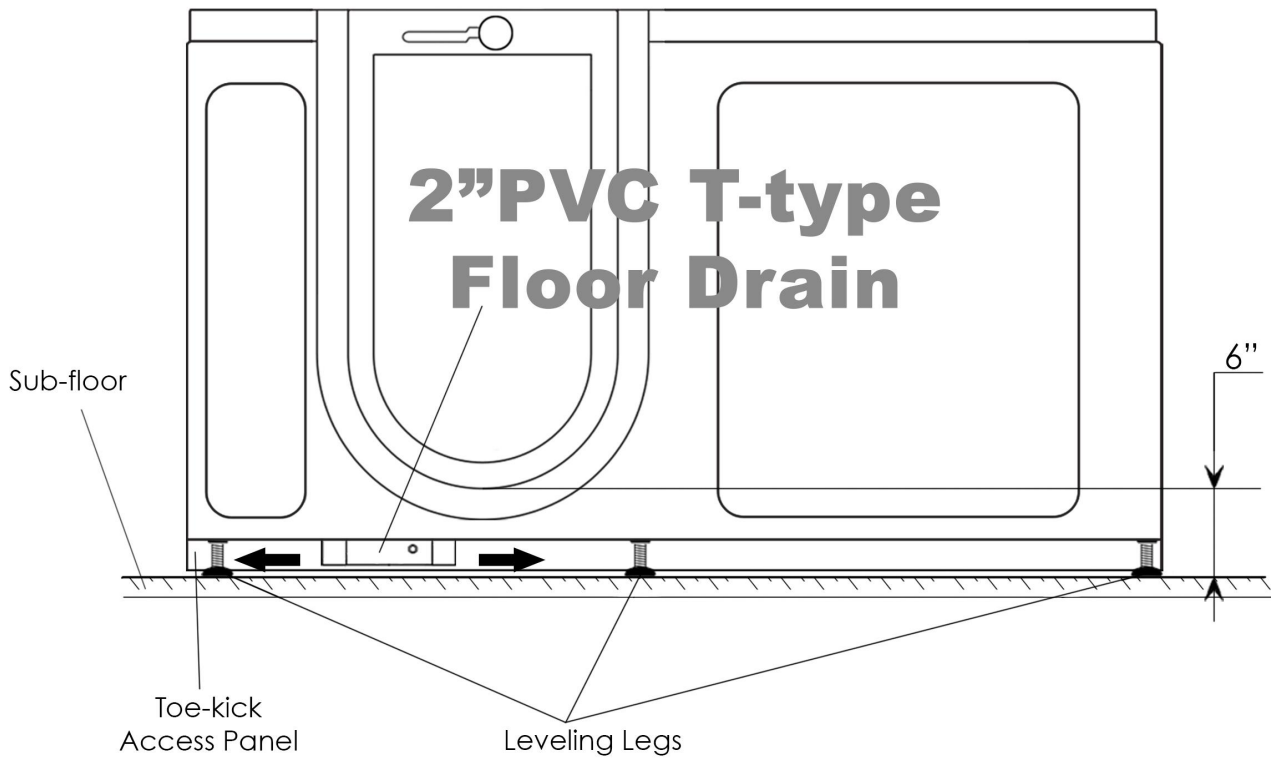

# TubToday 3052IS ALUMINUM Walk In Bathtub

Acrylic Inward Swing Door  
Walk In Bathtub  
Specifications

TubToday 2" T-type Dual Port Floor Drain comes equipped with dual (2) drains

## Above the floor drain installation options

The drain positioning should be determined by a licensed plumber. The pictures above only show a few of the many possible options for drainage setup. For faster drainage all 4 ports may be connected to house drain.

## Below the floor drain installation options

The pictures above only show a few of the many possible options for drainage setup. For faster drainage all 4 ports may be connected to house drain. Discuss options with your contractor.