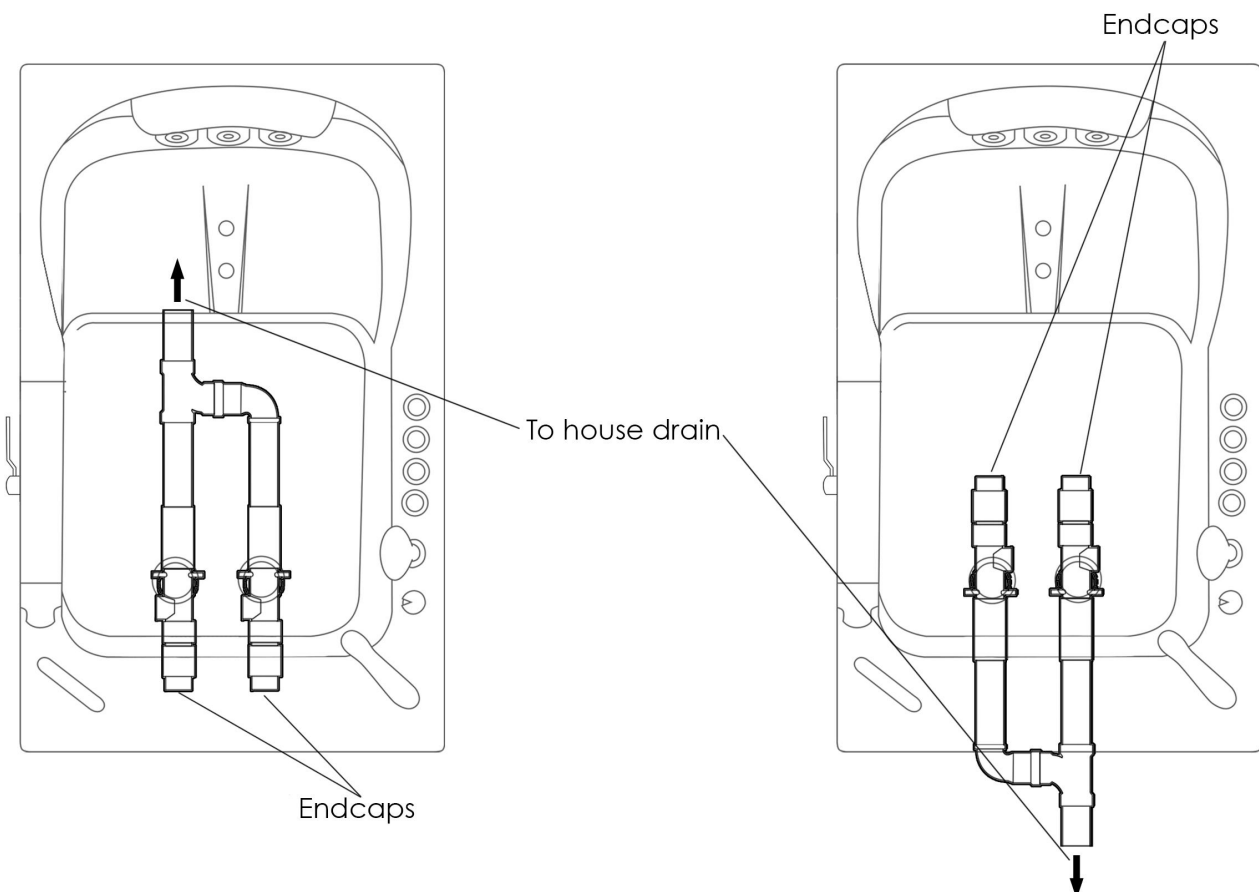

# TubToday 3052IS ALUMINUM Walk In Bathtub

Acrylic Inward Swing Door  
Walk In Bathtub  
Specifications

TubToday 2" T-type Dual Port Floor Drain comes equipped with dual (2) drains

## Above the floor drain installation options

The drain positioning should be determined by a licensed plumber. The pictures above only show a few of the many possible options for drainage setup. For faster drainage all 4 ports may be connected to house drain.

## Below the floor drain installation options

The pictures above only show a few of the many possible options for drainage setup. For faster drainage all 4 ports may be connected to house drain. Discuss options with your contractor.