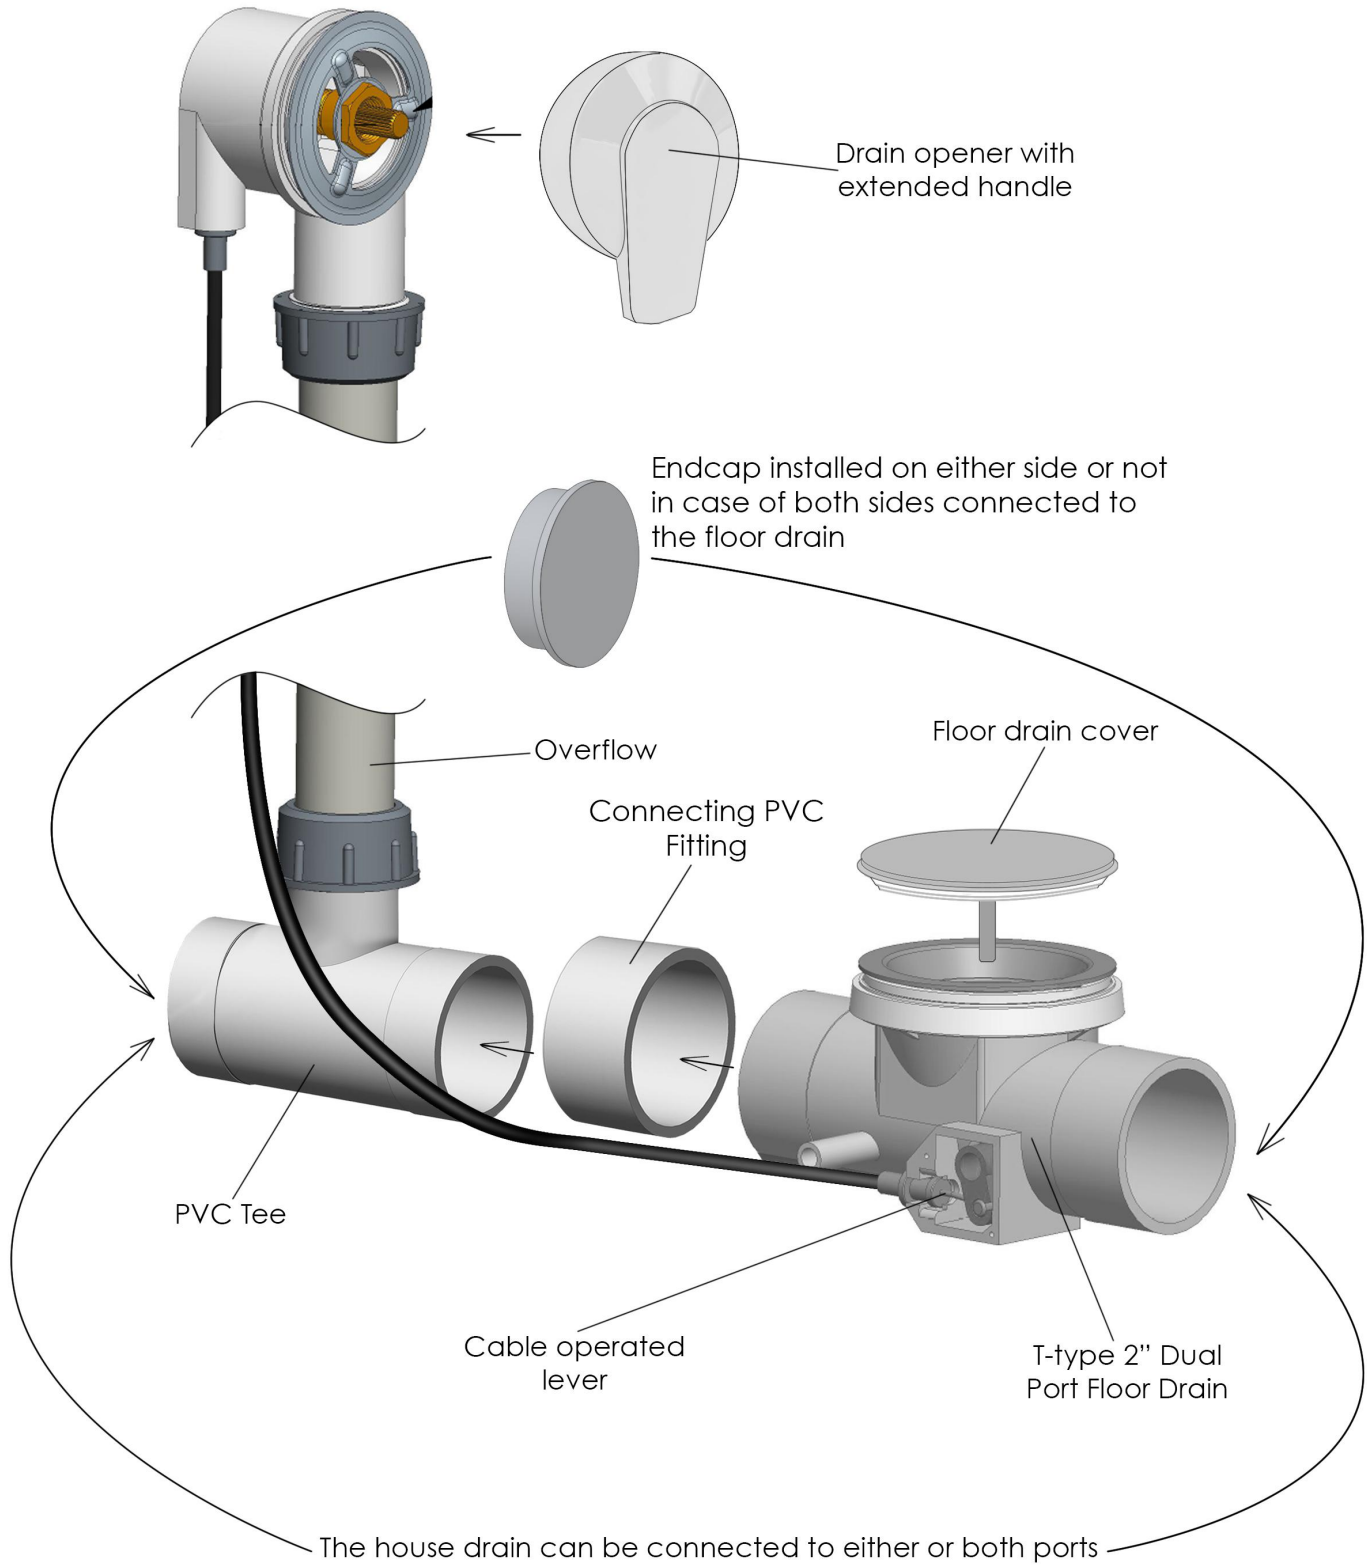

#### Five-Piece Fast Fill Faucet Set

- Up to 18 GPM @ 60 PSI at ideal in home plumbing conditions
- 2x 3/4" Supply lines, 5' length
- Pull out, hand held, chrome plated hand shower with 5 ft. retractable stainless steel braided hose

#### Two-Piece Fast Fill Faucet Set

- Up to 16 GPM @ 60 PSI at ideal in home plumbing conditions
- 2x 3/4" Supply lines, 5' length
- Pull out, hand held, chrome plated hand shower with 5 ft. retractable stainless steel braided hose

## Above the floor drain installation options

The drain positioning should be determined by a licensed plumber. The pictures above only show a few of the many possible options for drainage setup. For faster drainage all 4 ports may be connected to house drain.

## Below the floor drain installation options

The pictures above only show a few of the many possible options for drainage setup. For faster drainage all 4 ports may be connected to house drain. Discuss options with your contractor.