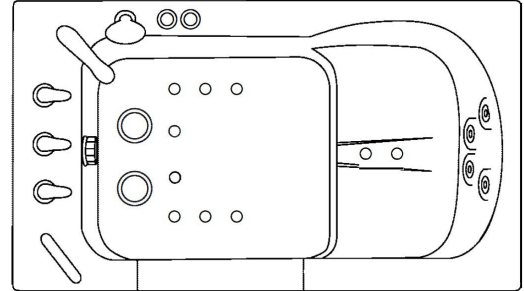

TubToday 3052IS ALUMINUM Walk In Bathtub

Acrylic Inward Swing Door
Walk In Bathtub
Specifications

Inward Swing Door

Actual Size: 29.5x52x40

Seat Width: 21 inches

Shipping Size: 32x54x50

Shipping Weight: 275 lbs.

Net Weight: 205 lbs.

Water Capacity: 75 gal.

Occupied: 35-55 gal.

Drainage Time: +/- 80 sec at ideal home plumbing conditions (occupied)

Included Features

1. Acrylic Tub Shell:
  - Gloss White Finish
  - Fiberglass gelcoat reinforced
2. Stainless Steel Frame with Adjustable Leveling Legs
3. Brushed aluminum and frosted finish tempered glass door
4. Two (2) front and one (1) reversible, removable end access panel
5. Stainless steel chrome finish U-shape deck & wall mount grab bar
6. Extension panel, filler for 60" alcove installations
7. Stainless steel brushed finish towel bar

Floor Drains

Two (2) 2" T-type PVC drains and two (2) overflows and drain openers with extended handles

Jetting Options

1. Hydro Massage System
  - Hydro Massage Pump 8.1AMP 900W
  - Hydro massage intensity dial air control
  - In-line water heater 9AMP 1000 W
  - 14 jets and a On/Off push control
2. Air Massage System (Available only with Hydro)
  - Air Massage Pump 4.5AMP 500W
  - 3 Speed Pump
  - Autopurge (Activates 20 minutes after pump shutdown)
  - 16 jets and a On/Off push control
3. Infusion Microbubble Therapy (available only with Hydro)
  - On/Off Push control

Note: LED Chromatherapy Light .04 AMP with On/Off Push Control comes included with the following packages: dual (hydro + air), hydro + microbubble

Available Packages

1. Dual Jetting (Air + Hydro) + LED Chromatherapy
2. Hydro (No LED)
3. Hydro + Microbubble Therapy
4. Hydro + Independent Foot Massage

Optional Features

1. Heated Seat and Backrest 4AMP 470W
2. Digital Controls
3. Aromatherapy

Faucet Options

Five-Piece Fast Fill Faucet Set

- Up to 18 GPM @ 60 PSI at ideal in home plumbing conditions
- 2x 3/4" Supply lines, 5' length
- Pull out, hand held, chrome plated hand shower with 5 ft. retractable stainless steel braided hose

Two-Piece Fast Fill Faucet Set

- Up to 16 GPM @ 60 PSI at ideal in home plumbing conditions
- 2x 3/4" Supply lines, 5' length
- Pull out, hand held, chrome plated hand shower with 5 ft. retractable stainless steel braided hose

Electrical Requirements:

1 or 2 20 amp GFCI dedicated electrical circuits

Warranty

- Lifetime limited warranty on acrylic walk in tub shell, frame, and door
- 5 year parts warranty